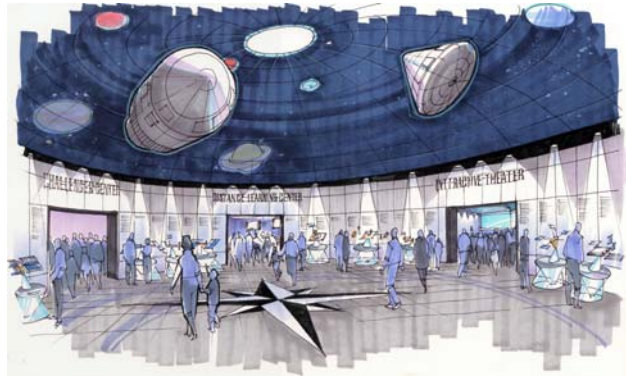

## City of Downey, California

---

**Location:** Downey, California

**Scope of Work:** Master Planning

In 2002, MMC led a team of consults in developing a Strategic Plan, Governance Plan, and Staffing Plan for a new Space and Science Learning Center in Downey, California. The MMC team assisted a planning task force in establishing the size and components of the project as well as the visitor experience. After adopting the plans, the City of Downey budgeted over \$600,000 to hire an executive director, retain an architect to program the space requirements, retain a fundraising consultant, and to incorporate the 501(c)(3) support organization. The City Council then appropriated \$6 million to build the Center in 2004. The institution, now known as the Columbia Memorial Space Learning Center, is located on the former 160-acre Boeing/NASA site and honors the legacy of the aerospace program based in Downey.